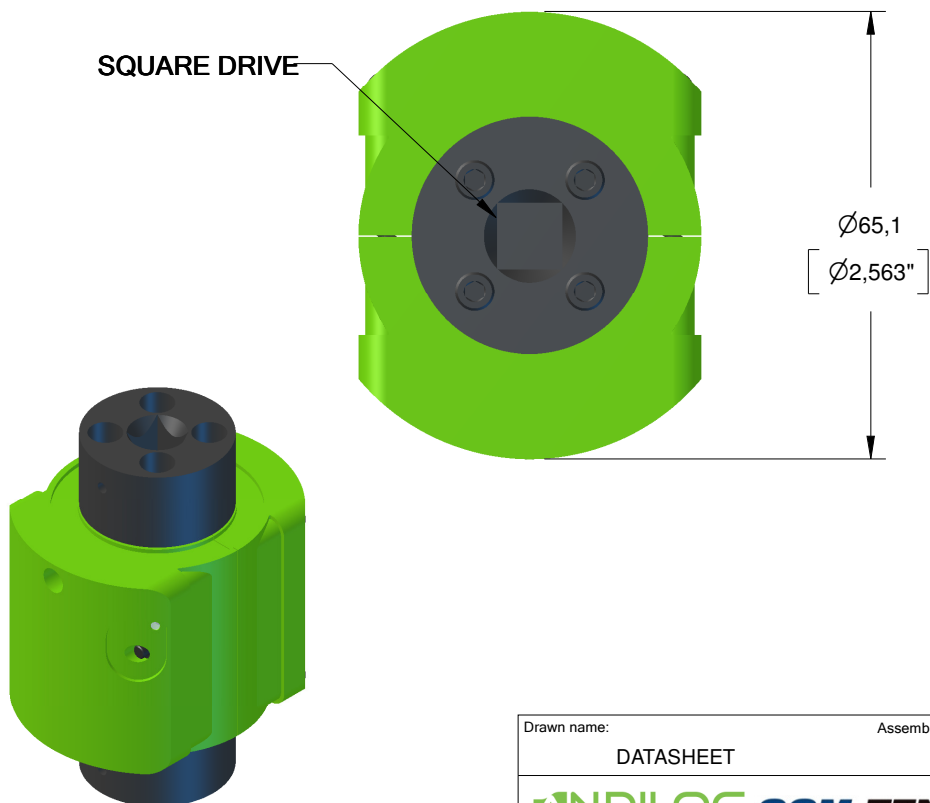

1

2

3

4

WLC TRD - Wireless torque sensor - square drive

CAPACITIES: 0.12Nm / 0.3Nm / 1.5Nm / 6Nm / 12Nm

WEIGHT: 200g

DRIVE: FEMALE \square 3/8" ∇ 17,27mm (0.68")

WIRELESS RANGE: 20m [65ft]

ACCURACY: 0.25%FS

SQUARE DRIVE

Rev:	Date:	Description:	Drawn by:	Item:	Ref assembly:
1	15/03/2019	ORIGINE	Andilog		

Drawn name:	Assembly name:
DATASHEET	WLC TRD
Date of creation:	
15/03/2019	

1

2

3

4