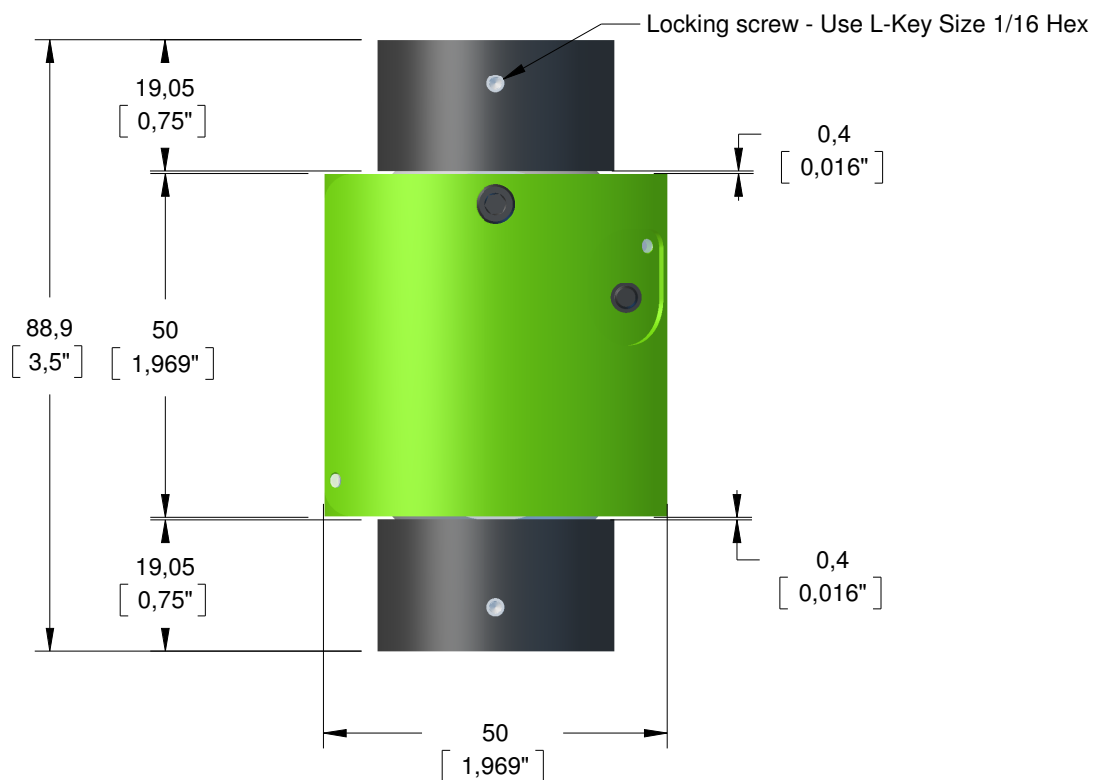

1

2

3

4

WLC TRD - Wireless torque sensor - square drive

CAPACITIES: 0.12Nm / 0.3Nm / 1.5Nm / 6Nm / 12Nm

WEIGHT: 200g

DRIVE: FEMALE \square 3/8" ∇ 17,27mm (0.68")

WIRELESS RANGE: 20m [65ft]

ACCURACY: 0.25%FS

SQUARE DRIVE

Rev:	Date:	Description:	Drawn by:	Item:	Ref assembly:
1	15/03/2019	ORIGINE	Andilog		

Drawn name:	Assembly name:
DATASHEET	WLC TRD
Date of creation:	
15/03/2019	